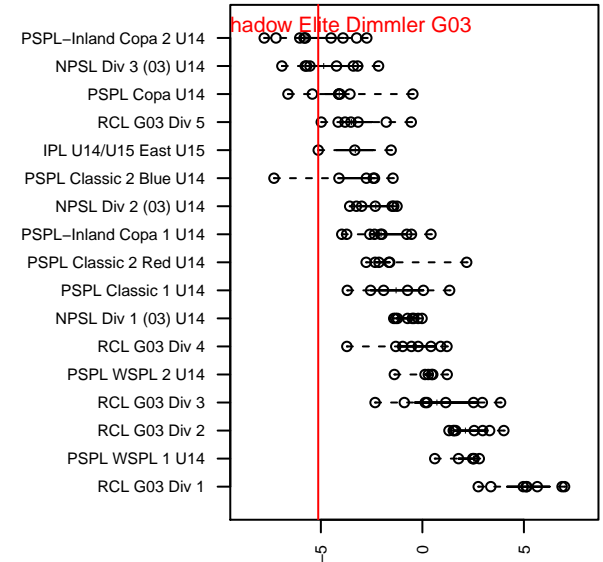

SSC Shadow Elite Dimmler G03

Spokane SC Shadow
 Spokane Valley, WA
 G03 total strength=684
 attack=0.5 defense=0.89
 fall league = IPL U14/U15 East U15
 spr league = Spr IPL East U14

alt names used:
 SSC SHADOW G2003 ELITE DIMMLER (WA)
 SPOKANE SC SHADOW ELITE G03 DIMMLEI

Venues played:
 2016 River City Cup U14 (2003) U14
 2016 IPL U14/U15 East U15
 2016 Spr IPL East U14

SSC Shadow Elite Dimmler G03
 Dots are actual minus expected GF (blue circles) and GA (red triangles).
 Blue line is smoothed change in attack strength. Red is smoothed change in defense strength.

**attack and defense variance (black dot)
relative to other teams
and top 10 in region**

**attack and defense rating
relative to others at age
and all opponents in last 13 months**

Performance relative to 13 month average